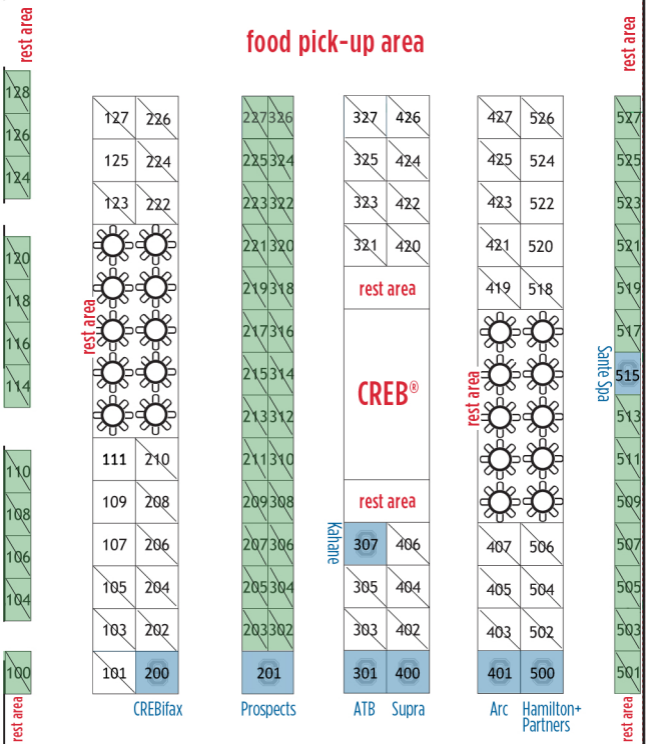

food pick-up area

- small booth 6x10
- large booth 10x10
- sponsor booth

↑
entrance